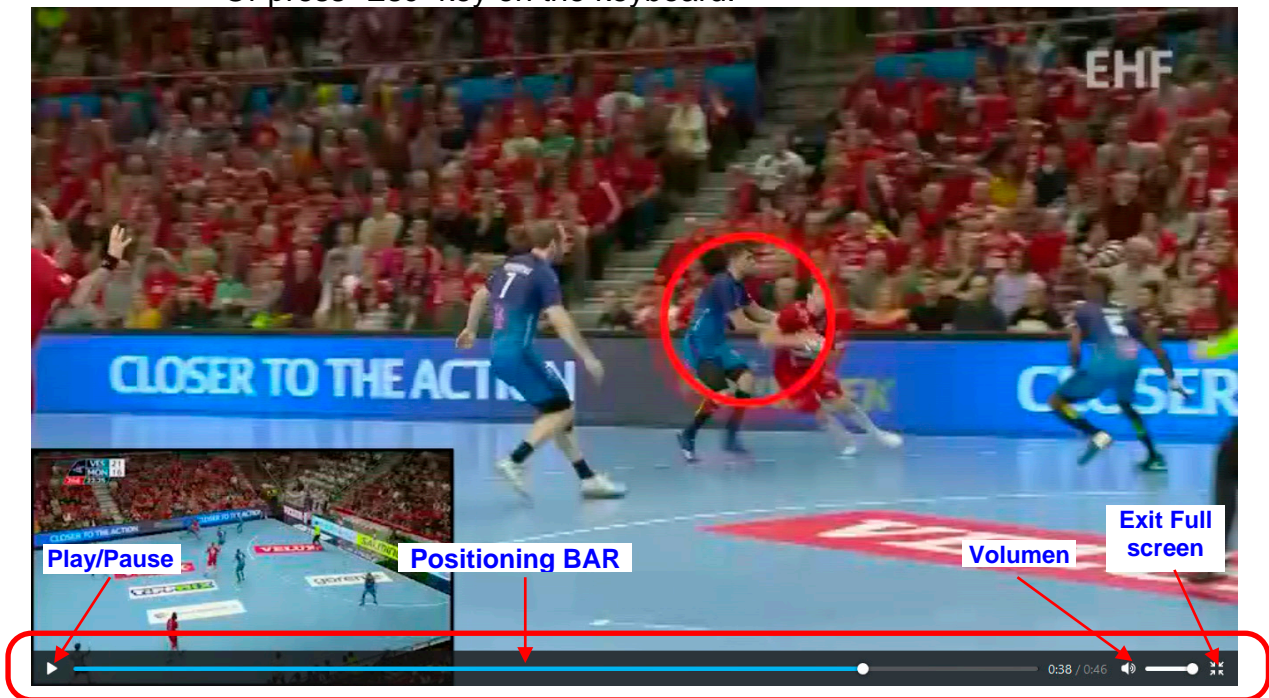

4. **All Page.** At the end of each page you have corresponding information.

5. **All Page.** Click on the “HOME” button or “EHF logo” to go to the main Page.

6. **Video Page.** Move up and/or down and Click on the video you wish to watch.
Doble click on the video to show full screen.

7. **Video Page.** Below each video you will see the name corresponding Category and video's number.

8. **Video Page.** Click on the "name" to see the corresponding text.

9. **Video page.** To select another video move up and/or down, and Click on the video you wish to watch. **Doble click on the video or full screen button to show full screen.**

10. **Video buttons.** Click on video buttons to control the video. These buttons may vary depending on the browser used (Here you see them with Mozilla Firefox).

11. Full screen. To exit full screen:

- Doble click on left mouse button,
- Click on “Exit full screen” button,
- Or press “Esc” key on the keyboard.