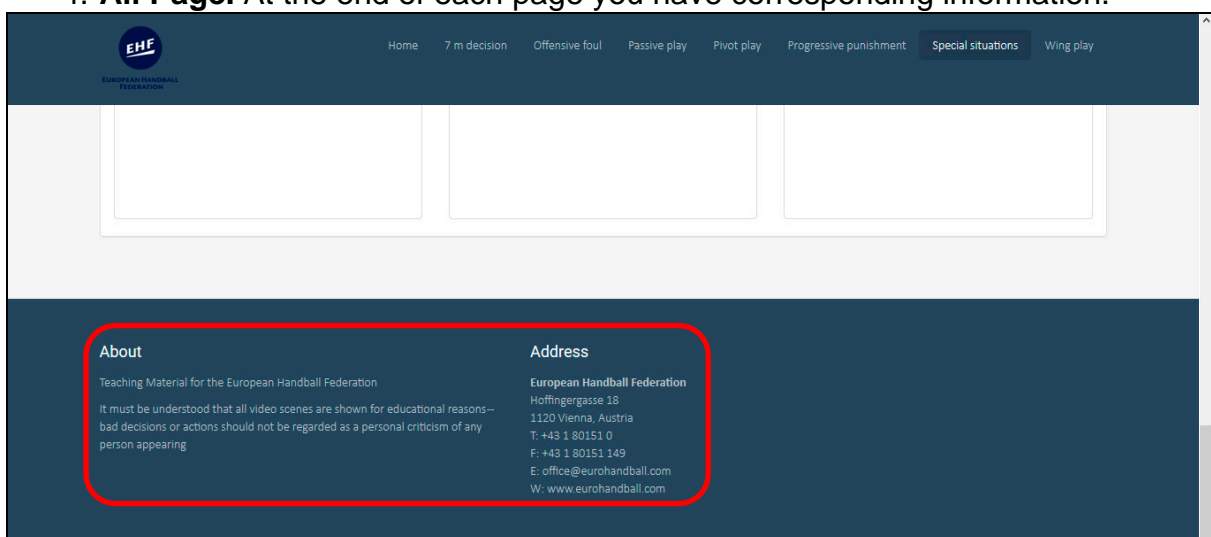

4. **All Page.** At the end of each page you have corresponding information.