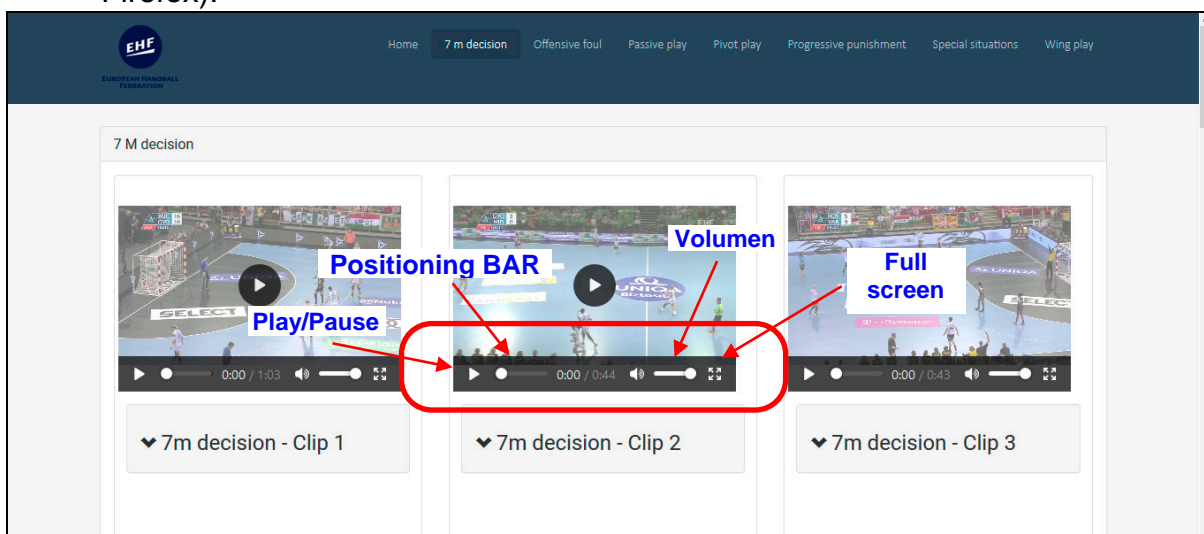

10. **Video buttons.** Click on video buttons to control the video. These buttons may vary depending on the browser used (Here you see them with Mozilla Firefox).