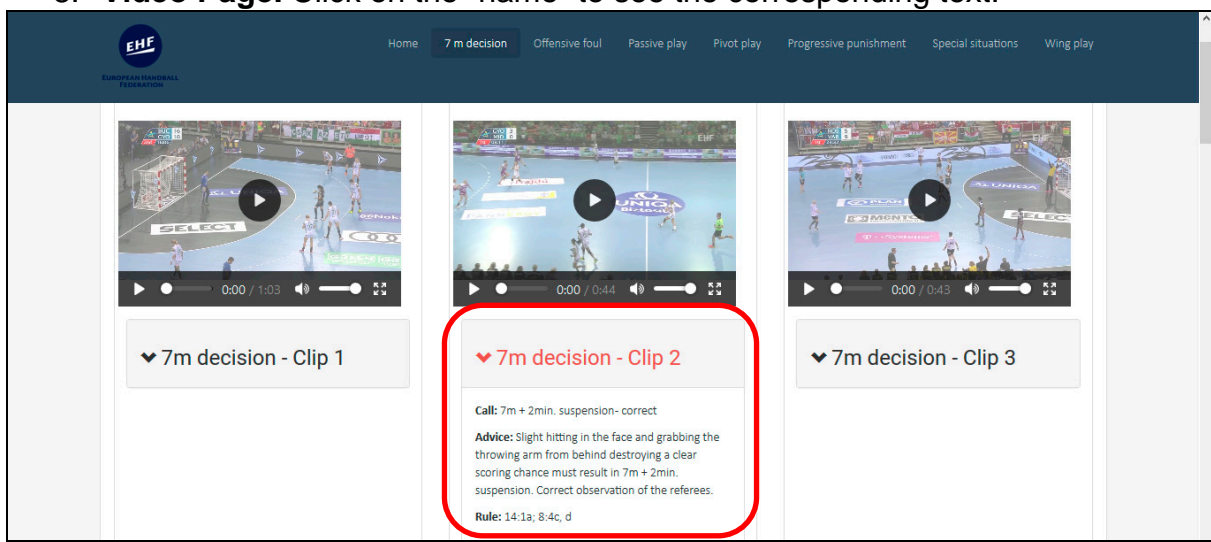

4. **All Page.** At the end of each page you have corresponding information.

5. **All Page.** Click on the “HOME” button or “EHF logo” to go to the main Page.

6. **Video Page.** Move up and/or down and Click on the video you wish to watch.
Doble click on the video to show full screen.

7. **Video Page.** Below each video you will see the name corresponding Category and video's number.

8. **Video Page.** Click on the "name" to see the corresponding text.

9. **Video page.** To select another video move up and/or down, and Click on the video you wish to watch. **Doble click on the video or full screen button to show full screen.**