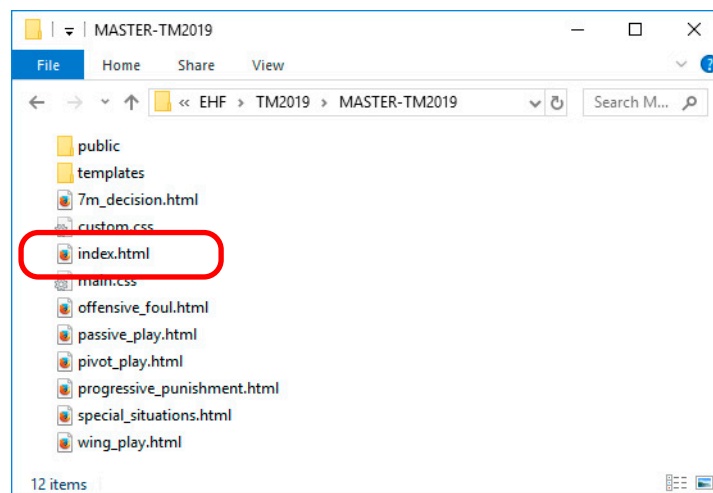

* To Open Teaching Material 2019 EHF Women's and Men's Competitions in local

- Double Click in index.html

We recommend using Mozilla Firefox, Google Chrome or Safari Web browsers.