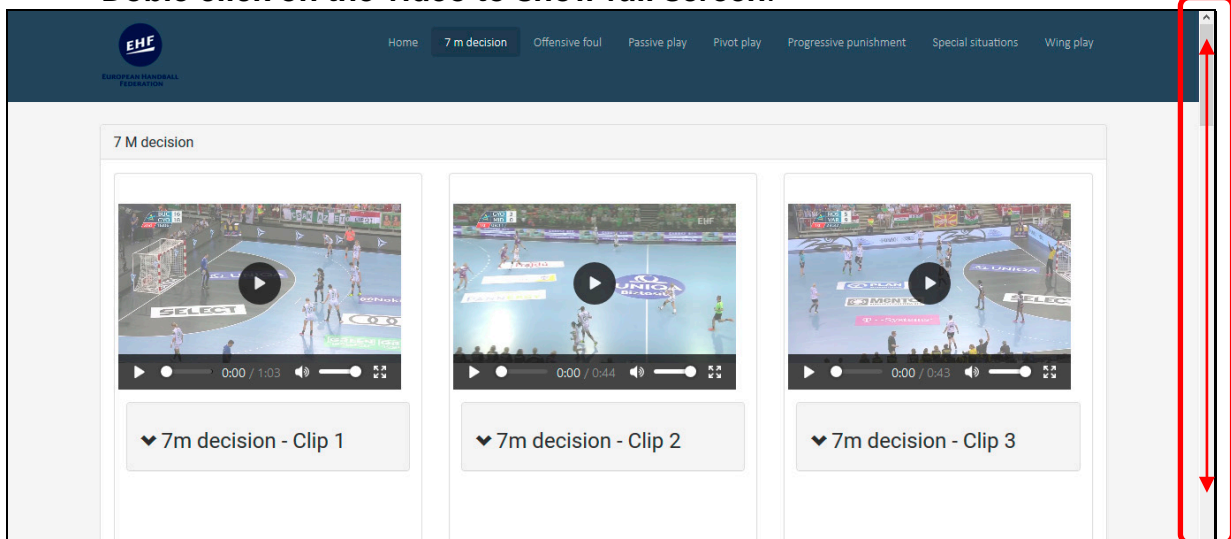

2. **Main/Category Page.** Click on the “Category” button to go to the Video page.

3. **All Page.** Move up and/or down to show all information. You may use the mouse wheel up and/or down to scroll through the page.

4. **All Page.** At the end of each page you have corresponding information.

5. **All Page.** Click on the “HOME” button or “EHF logo” to go to the main Page.

6. **Video Page.** Move up and/or down and Click on the video you wish to watch.
Doble click on the video to show full screen.