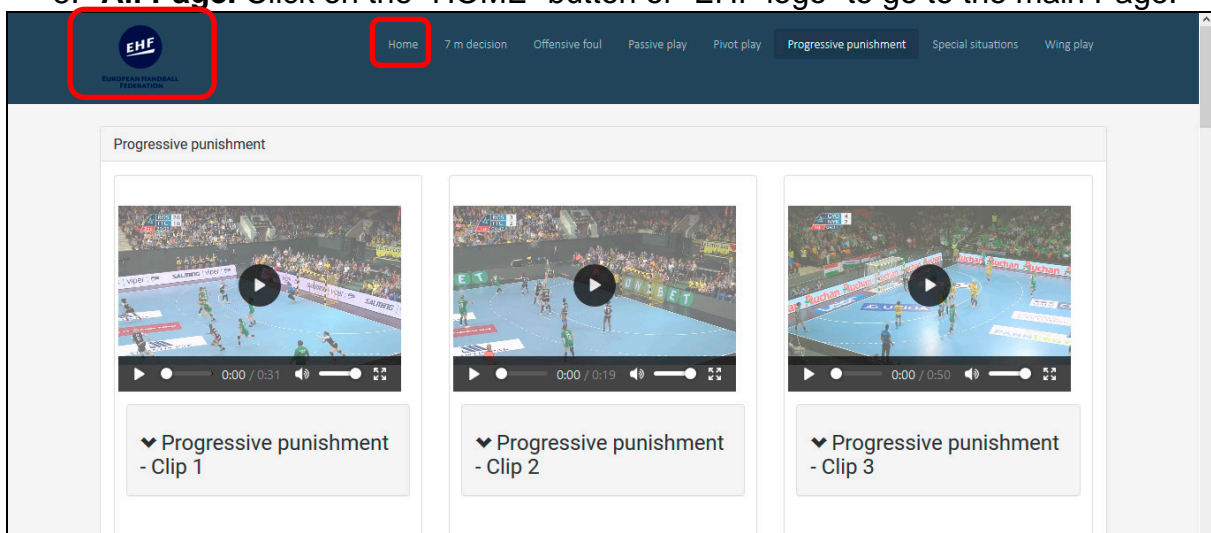

2. **Main/Category Page.** Click on the “Category” button to go to the Video page.

3. **All Page.** Move up and/or down to show all information. You may use the mouse wheel up and/or down to scroll through the page.

4. **All Page.** At the end of each page you have corresponding information.

5. **All Page.** Click on the “HOME” button or “EHF logo” to go to the main Page.

6. **Video Page.** Move up and/or down and Click on the video you wish to watch.
Doble click on the video to show full screen.

7. **Video Page.** Below each video you will see the name corresponding Category and video's number.

8. **Video Page.** Click on the "name" to see the corresponding text.

9. **Video page.** To select another video move up and/or down, and Click on the video you wish to watch. **Doble click on the video or full screen button to show full screen.**