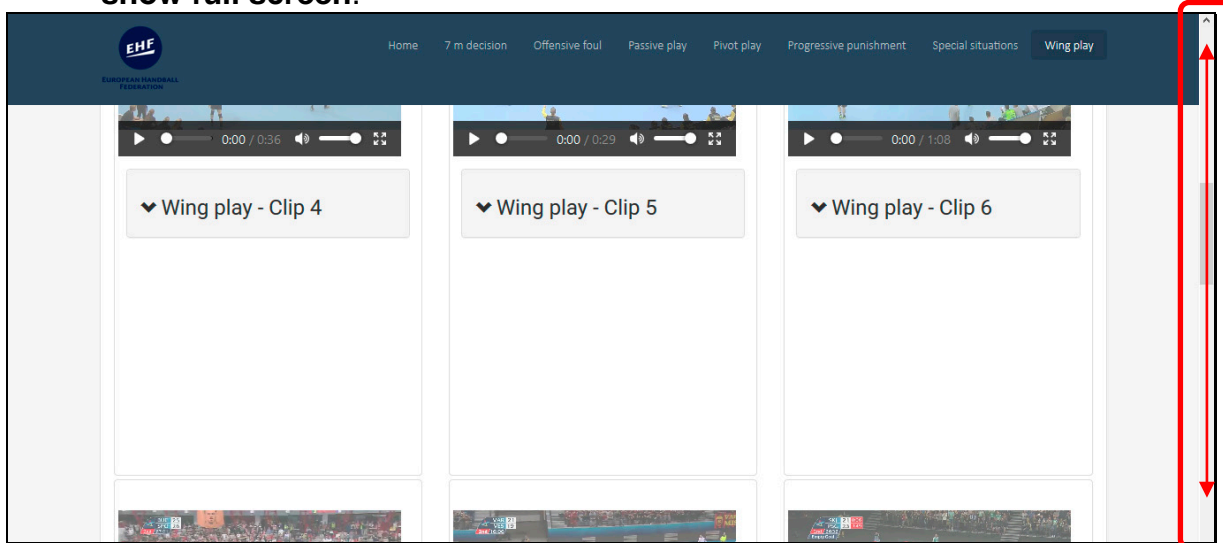

2. **Main/Category Page.** Click on the “Category” button to go to the Video page.

3. **All Page.** Move up and/or down to show all information. You may use the mouse wheel up and/or down to scroll through the page.

4. **All Page.** At the end of each page you have corresponding information.

5. **All Page.** Click on the “HOME” button or “EHF logo” to go to the main Page.

6. **Video Page.** Move up and/or down and Click on the video you wish to watch.
Doble click on the video to show full screen.

7. **Video Page.** Below each video you will see the name corresponding Category and video's number.

8. **Video Page.** Click on the "name" to see the corresponding text.

9. **Video page.** To select another video move up and/or down, and Click on the video you wish to watch. **Doble click on the video or full screen button to show full screen.**