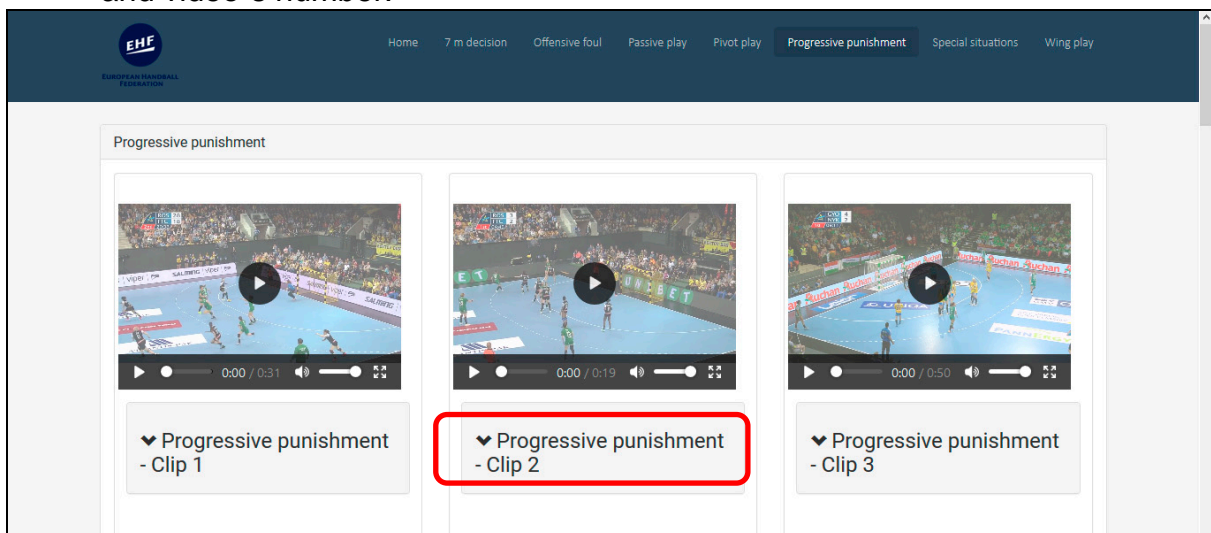

2. **Main/Category Page.** Click on the “Category” button to go to the Video page.

3. **All Page.** Move up and/or down to show all information. You may use the mouse wheel up and/or down to scroll through the page.

4. **All Page.** At the end of each page you have corresponding information.

5. **All Page.** Click on the “HOME” button or “EHF logo” to go to the main Page.

6. **Video Page.** Move up and/or down and Click on the video you wish to watch.
Doble click on the video to show full screen.

7. **Video Page.** Below each video you will see the name corresponding Category and video's number.

8. **Video Page.** Click on the "name" to see the corresponding text.

9. **Video page.** To select another video move up and/or down, and Click on the video you wish to watch. **Doble click on the video or full screen button to show full screen.**